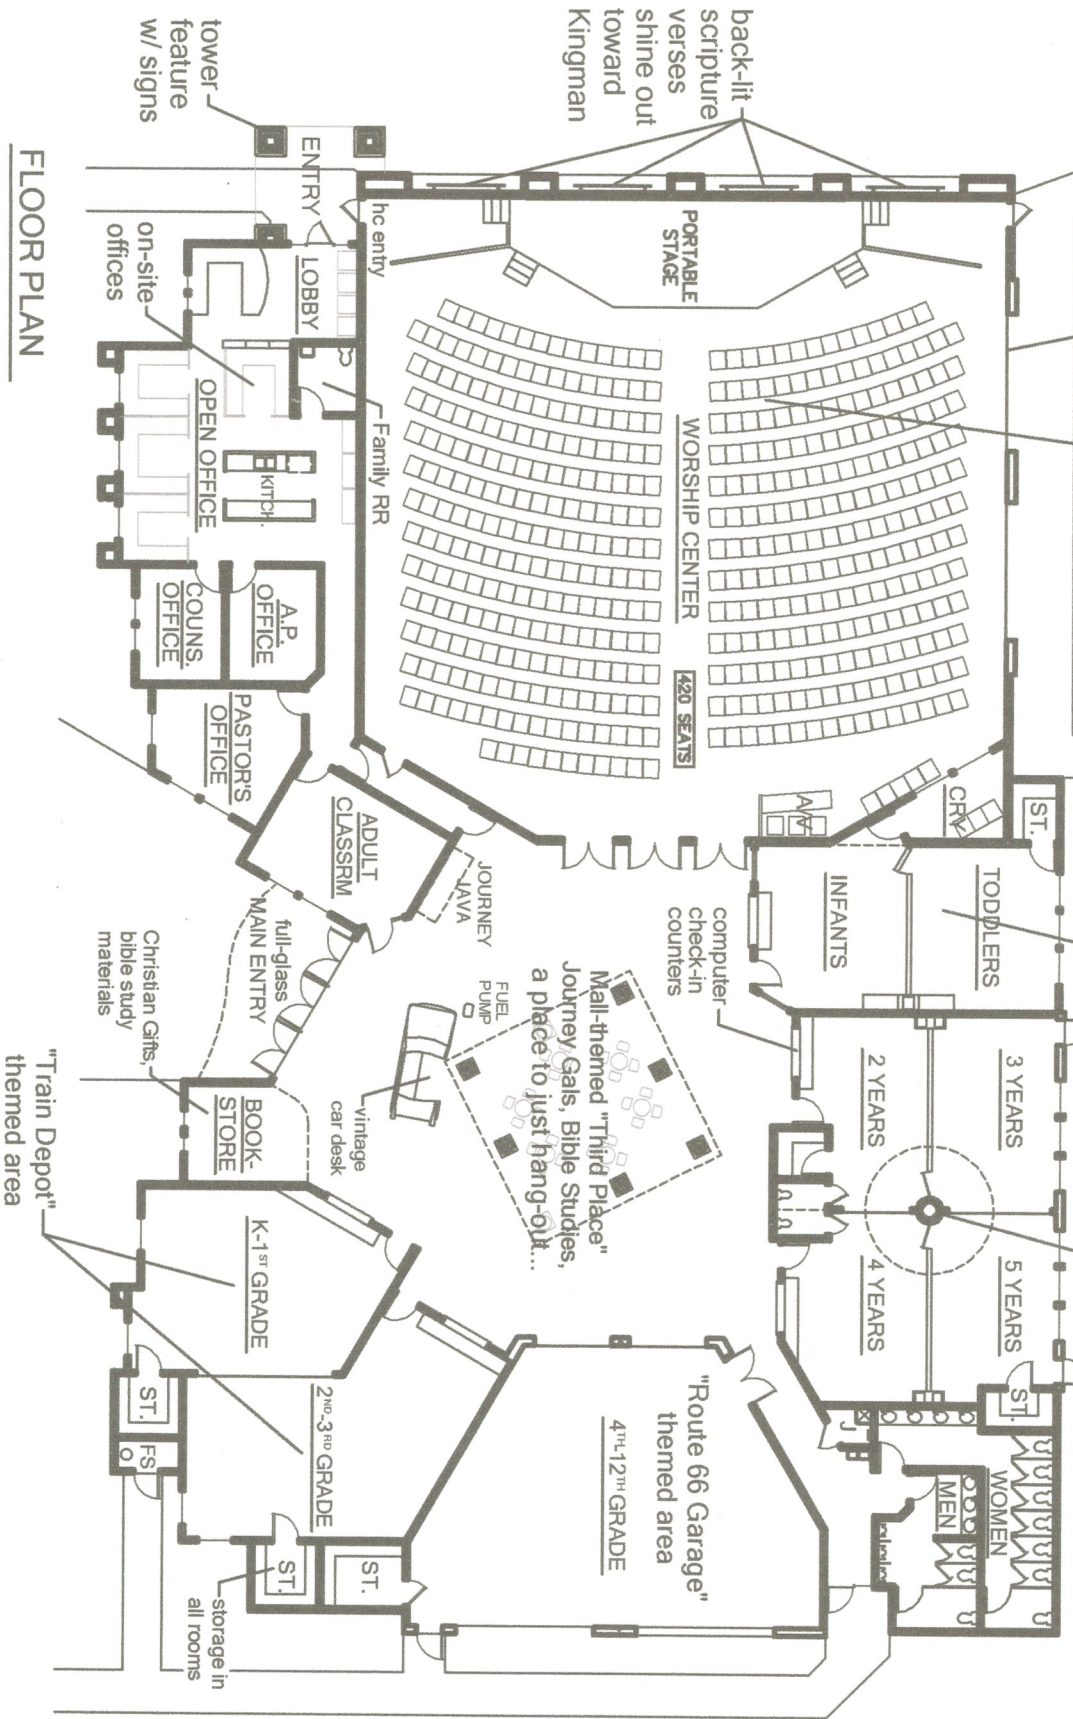

garage doors for community events, car shows, etc.

5,800 SF theatre with "cutting edge" AVV systems and screens

safe, quality baby care near mom & dad

"Garden of Eden" jungle-themed area with giant focal tree of knowledge

back-lit scripture verses shine out toward Kingman

tower feature w/ signs

FLOOR PLAN

JOURNEY CHURCH WORSHIP CENTER